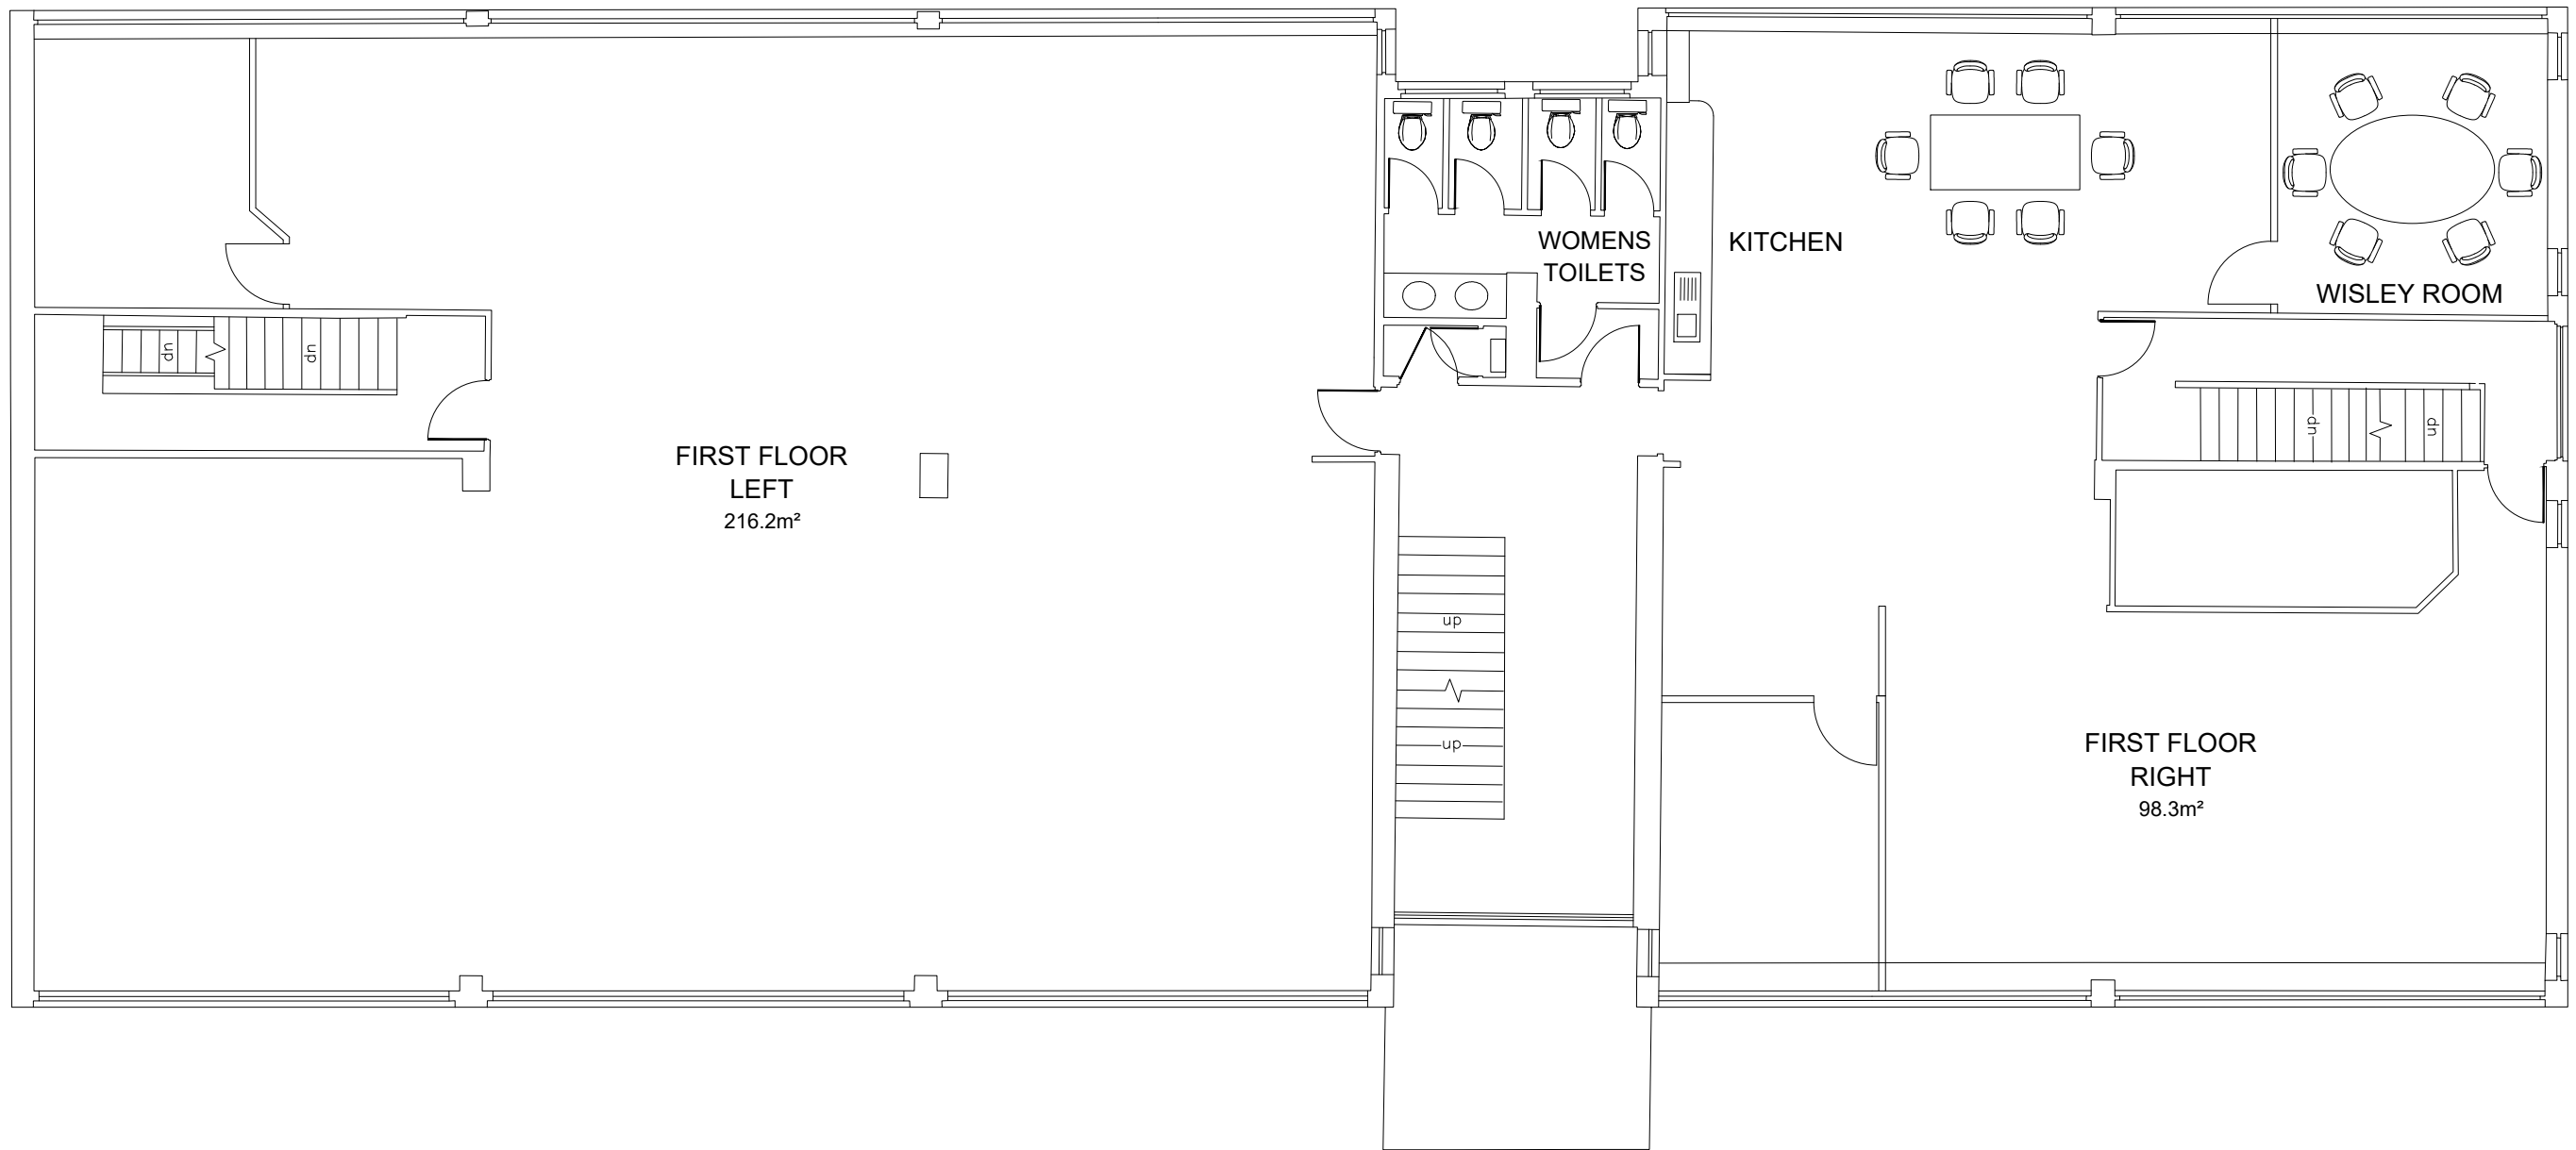

**waldon** WALDON TELECOM  
 PHOENIX HOUSE  
 PYRFORD ROAD  
 WEST BYFLEET  
 SURREY  
 KT14 6RA

TEL : 01932 411011  
 FAX : 01932 411012

Title:  
 GROUND FLOOR PLAN

ORIGINAL SIZE - A3 1125mm 1000mm 750mm 500mm 250mm

FIRST FLOOR  
LEFT  
216.2m<sup>2</sup>

WOMENS  
TOILETS

KITCHEN

WISLEY ROOM

FIRST FLOOR  
RIGHT  
98.3m<sup>2</sup>

**waldon**

WALDON TELECOM  
PHOENIX HOUSE  
PYRFORD ROAD  
WEST BYFLEET  
SURREY  
KT14 6RA

TEL : 01932 411011  
FAX : 01932 411012

Title:

FIRST FLOOR PLAN

25mm  
50mm  
75mm  
100mm  
125mm  
ORIGINAL SIZE - A3

25mm  
 50mm  
 75mm  
 100mm  
 125mm  
 ORIGINAL SIZE - A3

**waldon**  
 WALDON TELECOM  
 PHOENIX HOUSE  
 PYRFORD ROAD  
 WEST BYFLEET  
 SURREY  
 KT14 6RA  
 TEL : 01932 411011  
 FAX : 01932 411012

Title:  
SECOND FLOOR PLAN