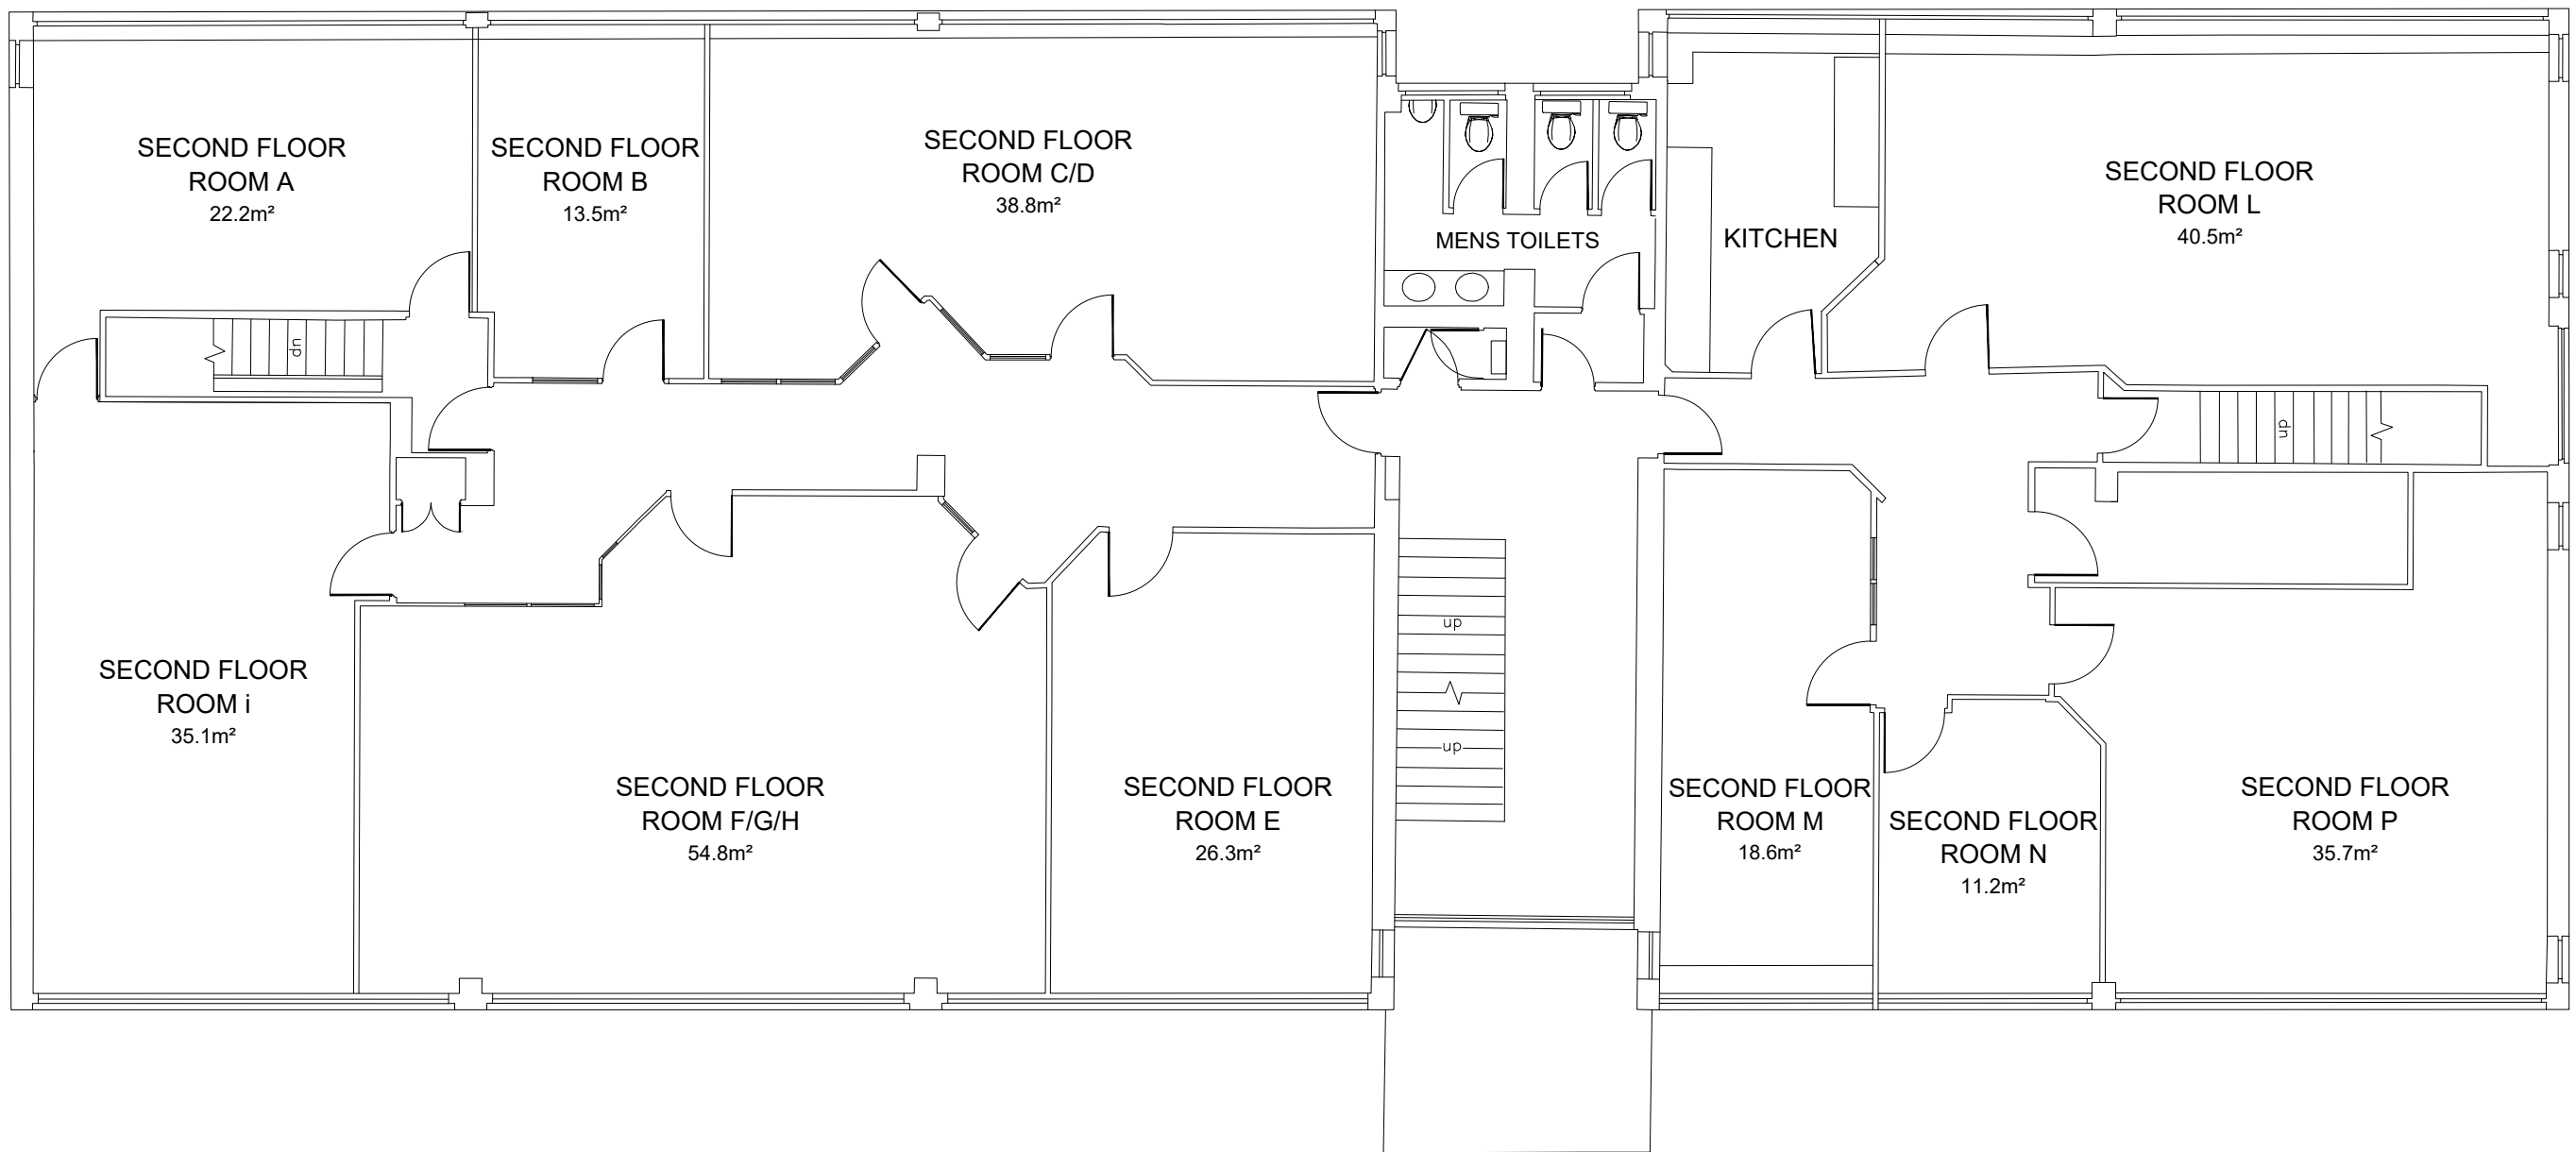

FIRST FLOOR  
LEFT  
216.2m<sup>2</sup>

WOMENS  
TOILETS

KITCHEN

WISLEY ROOM

FIRST FLOOR  
RIGHT  
98.3m<sup>2</sup>

**waldon**

WALDON TELECOM  
PHOENIX HOUSE  
PYRFORD ROAD  
WEST BYFLEET  
SURREY  
KT14 6RA

TEL : 01932 411011  
FAX : 01932 411012

Title:

FIRST FLOOR PLAN

25mm  
50mm  
75mm  
100mm  
125mm  
ORIGINAL SIZE - A3

25mm  
 50mm  
 75mm  
 100mm  
 125mm  
 ORIGINAL SIZE - A3

**waldon**  
 WALDON TELECOM  
 PHOENIX HOUSE  
 PYRFORD ROAD  
 WEST BYFLEET  
 SURREY  
 KT14 6RA  
 TEL : 01932 411011  
 FAX : 01932 411012

Title:  
SECOND FLOOR PLAN